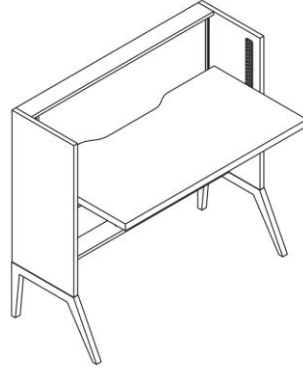

NEST

Products

SINGLE DESK
H1150

BASIC DESK ELEMENT

[W x D x H]

1230 x 700 x 1150

INDEX

NES-BS-001