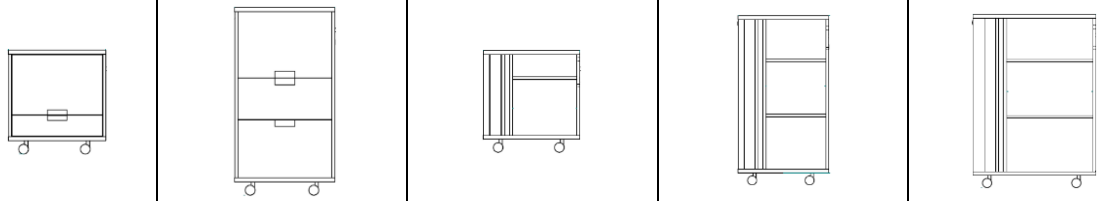

CADDY

Caddy

[W x D x H]	Ref.no.				
602 / 450 / H630	KUB-KI-001				
602 / 450 / H1187		KUB-KI-002			
540 / 450 / H630			KUB-KI-003		
540 / 450 / H1187				KUB-KI-004	
705 / 450 / H1187					KUB-KI-005

Accessories

DRAWERS

UPHOLSTERED SEAT

	[W x D x H]	Ref.no.		[W x D x H]	Ref.no.
	397 / 350 / H92	AKC-IN-058		324 x 566 / H50	AKC-TP-016
	562 / 350 / H92	AKC-IN-059		424 / 566 / H50	AKC-TP-017
	397 / 350 / H92	AKC-IN-060		598 / 446 / H50	AKC-TP-018
	562 / 350 / H92	AKC-IN-061		536 / 446 / H50	AKC-TP-019

PENCIL TRAY

	[W x D x H]	Ref.no.			
	336 / 241 / H25	AKC-IN-017