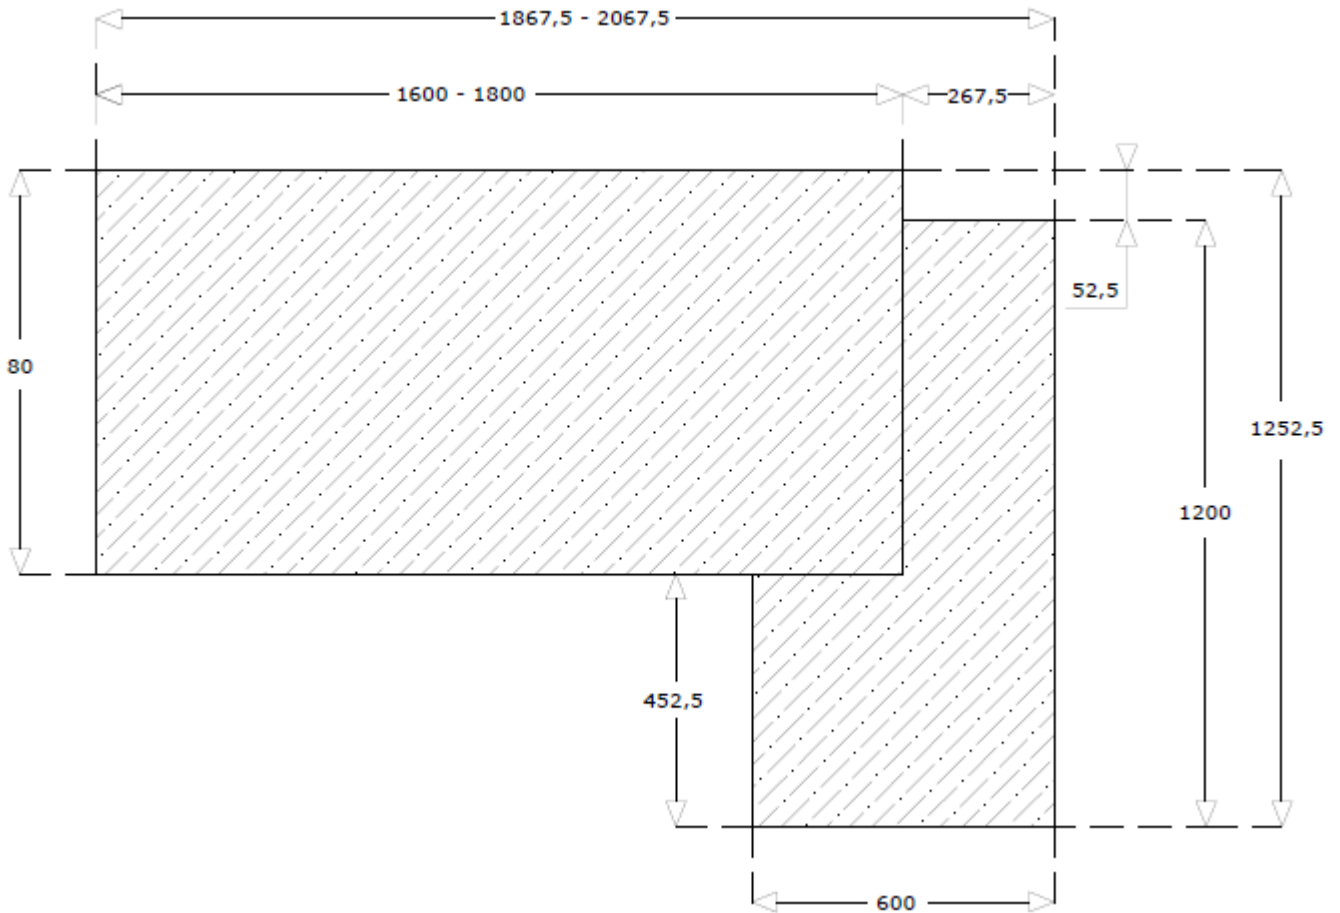

TABLES

HIGH TABLES

FLEXIDO D

Retraction of legs from the left and right edge of the top: NONE

UNDER DESK CABINET

LEFT UNDER DESK CABINET / RIGHT UNDER DESK CABINET

Board type: melamine chipboard
Board thickness: 18 mm
Edge type: ABS 2 mm
Laser finish: NO
Lock type: point + set of keys (folding key - 1 piece, regular key - 1 piece)
Bottom door guide type: plastic
Mounting bracket type: recessed, anodised
Levelling feet: YES +/- 7 mm
Range of shelf adjustment: 196 mm - 324 mm from the top