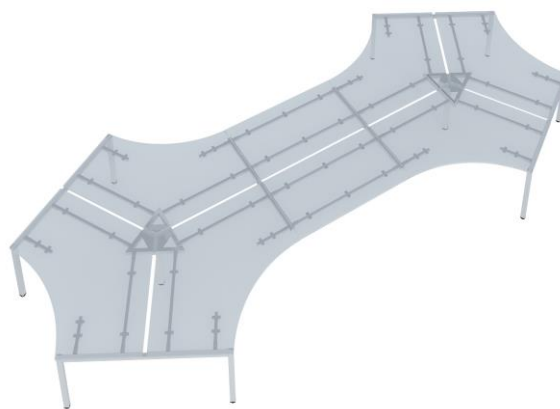

HIGH TABLES

	
-	E50
Top without a cable fitting	Aluminium cable fitting Central location

FRAMES

TYPES OF LEGS

							
							
Flexido A metal	Flexido A wood	Flexido A wood step adjustment	Flexido T	Flexido U	Flexido O	Flexido D	Flexido C
Cross profile: 40x40 mm Leg profile: 60x40 mm		Cross profile: 40x40 mm Leg profile: 60x40 mm Desk adjustment range: 680-800 mm	Cross profile: 40x40 mm Leg profile: 60x60 mm	Cross profile: 40x40 mm Leg profile: 80x20 mm	Cross profile: 60x40 mm Leg profile: 80x20 mm	Cross profile: 40x40 mm Leg profile: 50x50 mm Desk adjustment range: 680-800 mm	Cross profile: 40x40 mm Leg profile: 42 mm Height of the frame: Desk adjustment range: 680-780 mm

DESKS / TABLES WITH A SINGLE TOP

FLEXIDO A in the option with a dedicated middle leg A

FLEXIDO D / FLEXIDO U / FLEXIDO O

Retraction of the front leg in the central modular element: 290 mm

STAR-SHAPED DESKS - MODULAR CONFIGURATIONS

SINGLE TOPS CONNECTING STAR-SHAPED DESKS

FLEXIDO A / FLEXIDO D / FLEXIDO U / FLEXIDO O

No legs in connecting elements

DOUBLE TOPS CONNECTING STAR-SHAPED DESKS

FLEXIDO A / FLEXIDO D / FLEXIDO U / FLEXIDO O