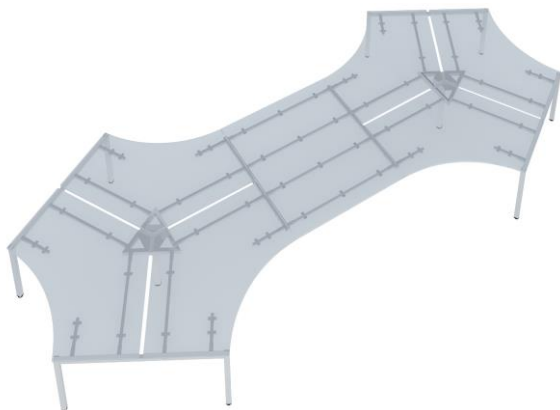

HIGH TABLES

	
-	E50
Top without a cable fitting	Aluminium cable fitting Central location

FRAMES

TYPES OF LEGS

							
							
Flexido A metal	Flexido A wood	Flexido A wood step adjustment	Flexido T	Flexido U	Flexido O	Flexido D	Flexido C
Cross profile: 40x40 mm Leg profile: 60x40 mm		Cross profile: 40x40 mm Leg profile: 60x40 mm Desk adjustment range: 680-800 mm	Cross profile: 40x40 mm Leg profile: 60x60 mm	Cross profile: 40x40 mm Leg profile: 80x20 mm	Cross profile: 60x40 mm Leg profile: 80x20 mm	Cross profile: 40x40 mm Leg profile: 50x50 mm Desk adjustment range: 680-800 mm	Cross profile: 40x40 mm Leg profile: 42 mm Height of the frame: Desk adjustment range: 680-780 mm

DESKS / TABLES WITH A SINGLE TOP

FLEXIDO A in the option with a dedicated middle leg A

FLEXIDO D / FLEXIDO U / FLEXIDO O

Retraction of the front leg in the central modular element: 290 mm

STAR-SHAPED DESKS - MODULAR CONFIGURATIONS

SINGLE TOPS CONNECTING STAR-SHAPED DESKS

FLEXIDO A / FLEXIDO D / FLEXIDO U / FLEXIDO O

No legs in connecting elements

DOUBLE TOPS CONNECTING STAR-SHAPED DESKS

FLEXIDO A / FLEXIDO D / FLEXIDO U / FLEXIDO O